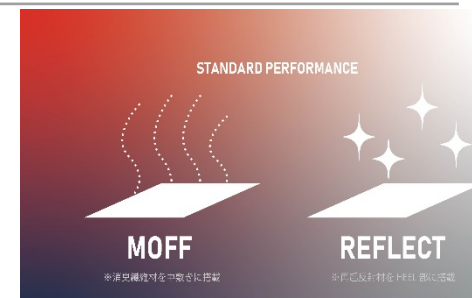

FRONT

BACK

SOLE

商品名	LAZERBEAM® RI-MG
品番	1154A169
上代	¥4,500 (¥4,950(税込))
展開サイズ	19.0~25.0cm
予定納期	23/12/10

カラー展開

Girls
キーカラ

Girls
キーカラ

Boys
キーカラ

Girls
キーカラ